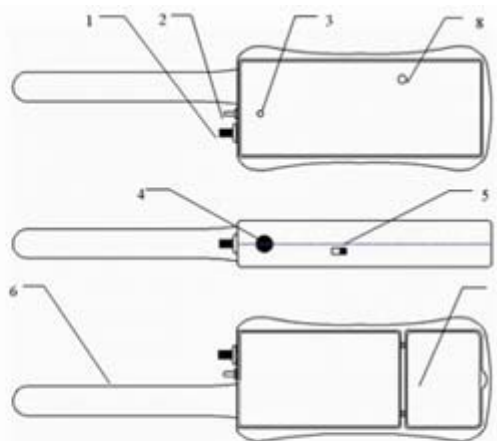

TX-2002 型 警用手持式金属探测器

DETAILS:

- | | |
|---------------------------------|---|
| 1. Sensitivity Adjuster | 2. Power Indication Light (White Color) |
| 3. LED Alarm (Green/ Red Color) | 4. Power on/off Button |
| 5. Audio Switch | 6. Detection Probe Stem |
| 7. Battery Compartment | 8. Buzzer |